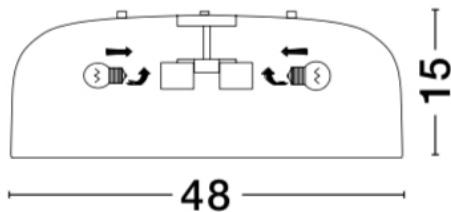

NOVA LUCE

PRODUCT DATASHEET

Version: 001

PRODUCT PHOTOGRAPH

TECHNICAL DRAWING

GENERAL INFORMATION

Product Code	526806
Collection	Decorative
Product Category	Ceiling
Product Family	Perleto
Mounting Location	Ceiling
Application Environment	Indoor

DIMENSION & WEIGHT

LxWxH (cm)	D: 48 H: 15
Cut out (cm)	N/A
Weight (Kgr)	2.0

MATERIAL & COLOR

Product Color	Matt Black
Body Material	Acrylic & Metal

APPLICATION & MOUNTING

Ambient Working Temp.	Max 45 oC
Type of Protection	IP20
Dimmable	Depends on the lamp
Type of Dimming (Optional)	N/A
Mounting type	Ceiling
Mounting Depth (cm)	N/A
Led Module Replaceable	Yes
Light Source	LED E27