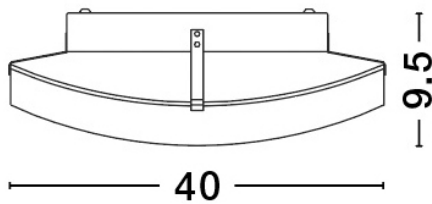

GENERAL INFORMATION

Product Code	605802
Collection	Decorative
Product Category	Ceiling
Product Family	Giorno
Mounting Location	Ceiling
Application Environment	Indoor

DIMENSION & WEIGHT

LxWxH (cm)	D: 40 H: 9,5
Cut out (cm)	N/A
Weight (Kgr)	1.9

MATERIAL & COLOR

Product Color	Chrome & Alabaster
Body Material	Metal & Glass

APPLICATION & MOUNTING

Ambient Working Temp.	Max 45 oC
Type of Protection	IP20
Dimmable	Depends on the lamp
Type of Dimming (Optional)	N/A
Mounting type	Ceiling
Mounting Depth (cm)	N/A
Led Module Replaceable	Yes
Light Source	LED E27

NOVA LUCE S.A

Schimatari Viotias
32009, Greece

+30 22620 58 121
+30 22620 56 743

info@novaluce.com
www.novaluce.com