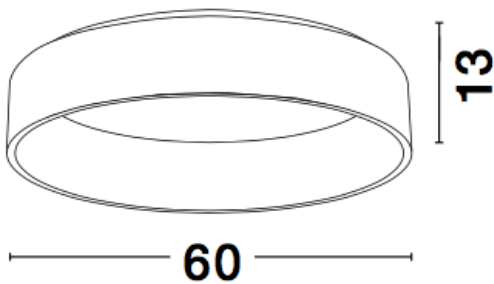

NOVA LUCE

PRODUCT DATASHEET

Version: 001

PRODUCT PHOTOGRAPH

TECHNICAL DRAWING

GENERAL INFORMATION

Product Code	6167202
Collection	Decorative
Product Category	Ceiling
Product Family	Rando
Mounting Location	Ceiling
Application Environment	Indoor

DIMENSION & WEIGHT

LxWxH (cm)	D: 60 H: 13
Cut out (cm)	N/A
Weight (Kgr)	2.7

MATERIAL & COLOR

Product Color	Grey
Body Material	Aluminium & Acrylic

APPLICATION & MOUNTING

Ambient Working Temp.	Max 45 oC
Type of Protection	IP20
Dimmable	No
Type of Dimming (Optional)	N/A
Mounting type	Ceiling
Mounting Depth (cm)	N/A
Led Module Replaceable	No
Light Source	LED

Power (Nominal)	42W
Input voltage (Nominal)	220-240Vac
Mains Frequency	50/60Hz

PHOTOMETRICAL DATA

Luminous Flux	2691 lm
Color Temperature	4000K
Light Color (Designation)	Neutral White

WARRANTY

Warranty	3 Years
----------	----------------