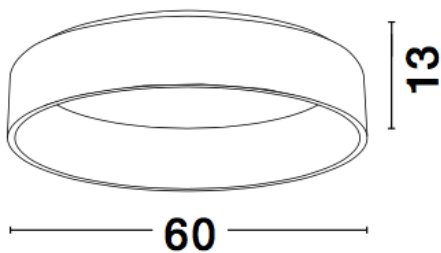

GENERAL INFORMATION

Product Code	6167207
Collection	Decorative
Product Category	Ceiling
Product Family	Rando
Mounting Location	Ceiling
Application Environment	Indoor

DIMENSION & WEIGHT

LxWxH (cm)	D: 60 H: 13
Cut out (cm)	N/A
Weight (Kgr)	2.7

MATERIAL & COLOR

Product Color	White
Body Material	Aluminium & Acrylic

APPLICATION & MOUNTING

Ambient Working Temp.	Max 45 oC
Type of Protection	IP20
Dimmable	No
Type of Dimming (Optional)	N/A
Mounting type	Ceiling
Mounting Depth (cm)	N/A
Led Module Replaceable	No
Light Source	LED

NOVA LUCE S.A

Schimatari Viotias
32009, Greece

+30 22620 58 121
+30 22620 56 743

info@novaluce.com
www.novaluce.com