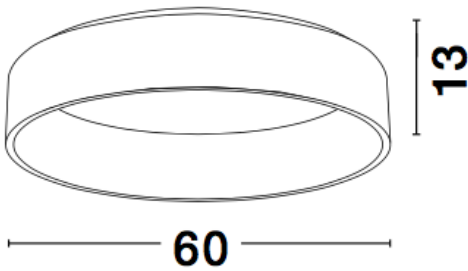

NOVA LUCE

PRODUCT DATASHEET

Version: 001

PRODUCT PHOTOGRAPH

TECHNICAL DRAWING

GENERAL INFORMATION

Product Code	6167208
Collection	Decorative
Product Category	Ceiling
Product Family	Rando
Mounting Location	Ceiling
Application Environment	Indoor

DIMENSION & WEIGHT

LxWxH (cm)	D: 60 H: 13
Cut out (cm)	N/A
Weight (Kgr)	2.7

MATERIAL & COLOR

Product Color	Grey
Body Material	Aluminium & Acrylic

APPLICATION & MOUNTING

Ambient Working Temp.	Max 45 oC
Type of Protection	IP20
Dimmable	No
Type of Dimming (Optional)	N/A
Mounting type	Ceiling
Mounting Depth (cm)	N/A
Led Module Replaceable	No
Light Source	LED

Power (Nominal)	42W
Input voltage (Nominal)	220-240Vac
Mains Frequency	50/60Hz

PHOTOMETRICAL DATA

Luminous Flux	2691 lm
Color Temperature	3000K
Light Color (Designation)	Warm White

WARRANTY

Warranty	3 Years
----------	----------------