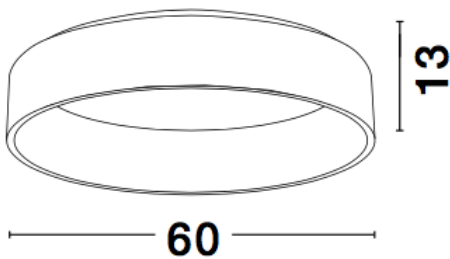

NOVA LUCE

PRODUCT DATASHEET

Version: 001

PRODUCT PHOTOGRAPH

GENERAL INFORMATION

Product Code	6167240
Collection	Decorative
Product Category	Ceiling
Product Family	Rando
Mounting Location	Ceiling
Application Environment	Indoor

DIMENSION & WEIGHT

LxWxH (cm)	D: 60 H: 13
Cut out (cm)	N/A
Weight (Kgr)	2.7

MATERIAL & COLOR

Product Color	Black
Body Material	Aluminium & Acrylic

TECHNICAL DRAWING

APPLICATION & MOUNTING

Ambient Working Temp.	Max 45 oC
Type of Protection	IP20
Dimmable	No
Type of Dimming (Optional)	N/A
Mounting type	Ceiling
Mounting Depth (cm)	N/A
Led Module Replaceable	No
Light Source	LED