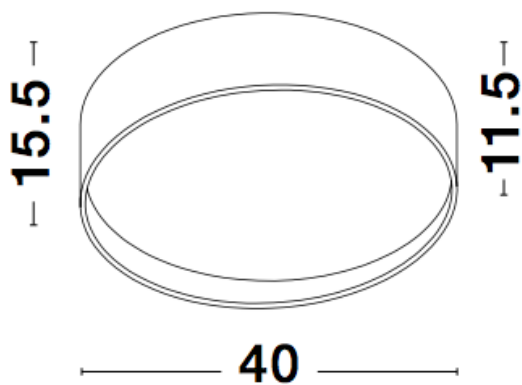

NOVA LUCE

PRODUCT DATASHEET

Version: 001

PRODUCT PHOTOGRAPH

GENERAL INFORMATION

Product Code	71045001
Collection	Decorative
Product Category	Ceiling
Product Family	Fano
Mounting Location	Ceiling
Application Environment	Indoor

DIMENSION & WEIGHT

LxWxH (cm)	D: 40 H: 15,5
Cut out (cm)	N/A
Weight (Kgr)	2.3

TECHNICAL DRAWING

MATERIAL & COLOR

Product Color	Sandy White
Body Material	Aluminium & Acrylic

APPLICATION & MOUNTING

Ambient Working Temp.	Max 45 oC
Type of Protection	IP20
Dimmable	No
Type of Dimming (Optional)	N/A
Mounting type	Ceiling
Mounting Depth (cm)	N/A
Led Module Replaceable	No
Light Source	LED

Power (Nominal)	26W
Input voltage (Nominal)	220-240Vac
Mains Frequency	50/60Hz

PHOTOMETRICAL DATA

Luminous Flux	1560 lm
Color Temperature	3000K
Light Color (Designation)	Warm White

WARRANTY

Warranty	3 Years
----------	----------------