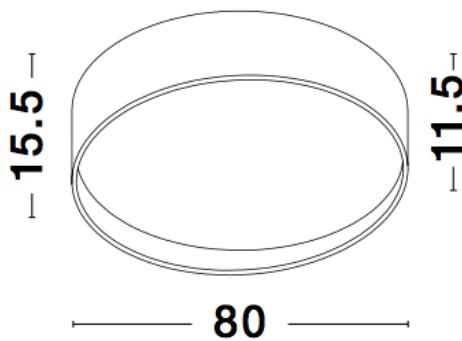

NOVA LUCE

PRODUCT DATASHEET

Version: 001

PRODUCT PHOTOGRAPH

TECHNICAL DRAWING

GENERAL INFORMATION

Product Code	71045003
Collection	Decorative
Product Category	Ceiling
Product Family	Fano
Mounting Location	Ceiling
Application Environment	Indoor

DIMENSION & WEIGHT

LxWxH (cm)	D: 80 H: 15,5
Cut out (cm)	N/A
Weight (Kgr)	7.2

MATERIAL & COLOR

Product Color	Sandy White
Body Material	Aluminium & Acrylic

APPLICATION & MOUNTING

Ambient Working Temp.	Max 45 oC
Type of Protection	IP20
Dimmable	No
Type of Dimming (Optional)	N/A
Mounting type	Ceiling
Mounting Depth (cm)	N/A
Led Module Replaceable	No
Light Source	LED

NOVA LUCE S.A

Schimatari Viotias
32009, Greece

+30 22620 58 121
+30 22620 56 743

info@novaluce.com
www.novaluce.com