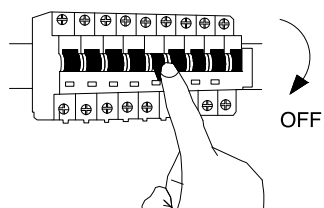

# NOVA LUCE

7770442

1 Turn off the general Switch

2 Carefully Make a hole

3 Connect wires, with a screwdriver

4 Apply the product

5 Rotatable 350°

6 Turn on the general Switch