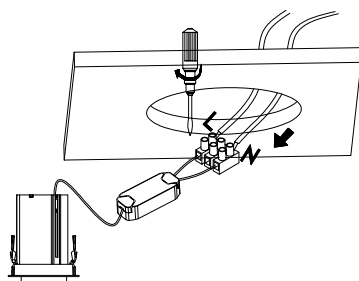

# NOVA LUCE

7770442

1 Turn off the general Switch

2 Carefully Make a hole

3 Connect wires, with a screwdriver

4 Apply the product

5 Rotatable 350°

6 Turn on the general Switch