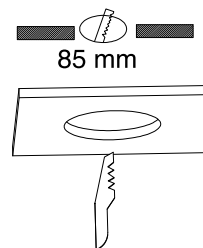

# NOVA LUCE

7770442

1 Turn off the general Switch

2 Carefully Make a hole

3 Connect wires, with a screwdriver

4 Apply the product

5 Rotatable 350°

6 Turn on the general Switch