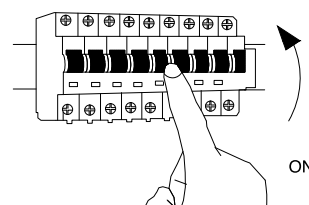

# NOVA LUCE

7770442

1 Turn off the general Switch

2 Carefully Make a hole

3 Connect wires, with a screwdriver

4 Apply the product

5 Rotatable 350°

6 Turn on the general Switch