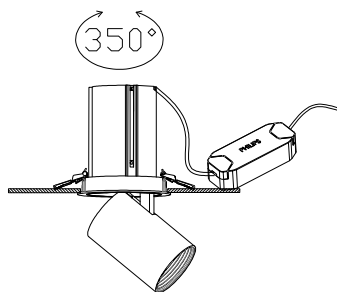

# NOVA LUCE

7770442

1 Turn off the general Switch

2 Carefully Make a hole

3 Connect wires, with a screwdriver

4 Apply the product

5 Rotatable 350°

6 Turn on the general Switch