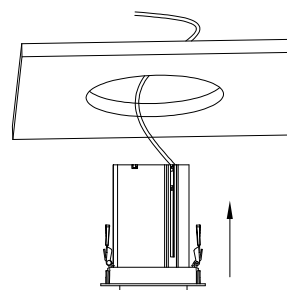

# NOVA LUCE

7770442

1 Turn off the general Switch

2 Carefully Make a hole

3 Connect wires, with a screwdriver

4 Apply the product

5 Rotatable 350°

6 Turn on the general Switch