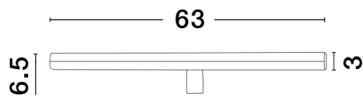

DIMENSION & WEIGHT

LxWxH (cm)	L: 63 W: 6,5 H: 6,5
Cut out (cm)	N/A
Weight (Kgr)	0.6

MATERIAL & COLOR

Product Color	Black
Body Material	Aluminium & Acrylic

TECHNICAL DRAWING

APPLICATION & MOUNTING

Ambient Working Temp.	Max 45 oC
Type of Protection	IP44
Dimmable	No
Type of Dimming (Optional)	N/A
Mounting type	N/A
Mounting Depth (cm)	N/A
Led Module Replaceable	No
Light Source	LED