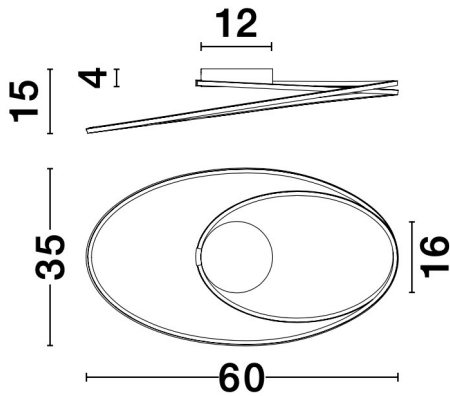

NOVA LUCE

PRODUCT DATASHEET

Version: 001

PRODUCT PHOTOGRAPH

TECHNICAL DRAWING

GENERAL INFORMATION

Product Code	8101203
Collection	Decorative
Product Category	Ceiling
Product Family	Viarregio
Mounting Location	Ceiling
Application Environment	Indoor

DIMENSION & WEIGHT

LxWxH (cm)	L: 60 W: 35 H: 15
Cut out (cm)	N/A
Weight (Kgr)	0.7

MATERIAL & COLOR

Product Color	Chrome
Body Material	Aluminium & Acrylic

APPLICATION & MOUNTING

Ambient Working Temp.	Max 45 oC
Type of Protection	IP20
Dimmable	No
Type of Dimming (Optional)	N/A
Mounting type	Ceiling
Mounting Depth (cm)	N/A
Led Module Replaceable	No
Light Source	LED

Power (Nominal)	28W
Input voltage (Nominal)	220-240Vac
Mains Frequency	50/60Hz

PHOTOMETRICAL DATA

Luminous Flux	1950 lm
Color Temperature	3000K
Light Color (Designation)	Warm White

WARRANTY

Warranty	3 Years
----------	----------------