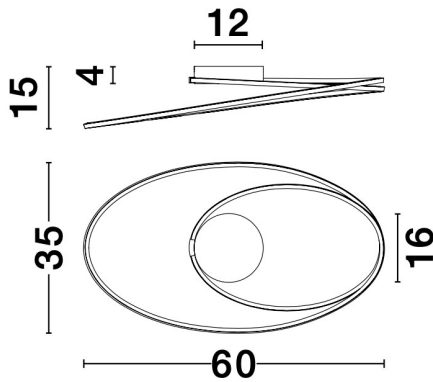

NOVA LUCE

PRODUCT DATASHEET

Version: 001

PRODUCT PHOTOGRAPH

TECHNICAL DRAWING

GENERAL INFORMATION

Product Code	8101204
Collection	Decorative
Product Category	Ceiling
Product Family	Viarregio
Mounting Location	Ceiling
Application Environment	Indoor

DIMENSION & WEIGHT

LxWxH (cm)	L: 60 W: 35 H: 15
Cut out (cm)	N/A
Weight (Kgr)	1.0

MATERIAL & COLOR

Product Color	White
Body Material	Aluminium & Acrylic

APPLICATION & MOUNTING

Ambient Working Temp.	Max 45 oC
Type of Protection	IP20
Dimmable	No
Type of Dimming (Optional)	N/A
Mounting type	Ceiling
Mounting Depth (cm)	N/A
Led Module Replaceable	No
Light Source	LED

Power (Nominal)	28W
Input voltage (Nominal)	220-240Vac
Mains Frequency	50/60Hz

PHOTOMETRICAL DATA

Luminous Flux	1950 lm
Color Temperature	3000K
Light Color (Designation)	Warm White

WARRANTY

Warranty	3 Years
----------	----------------