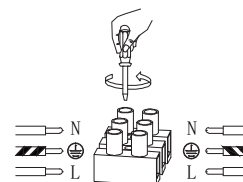

NOVA LUCE

8142681

1

Turn off the general switch

2

Drill holes Apply Plastic Anchors With Screws

3

Connect The Wires

4

Apply the side screws

5

Turn on the general switch