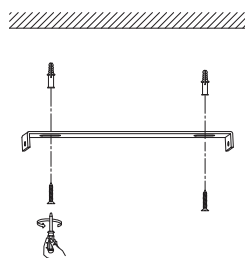

NOVA LUCE

8142681

1

Turn off the general switch

2

Drill holes Apply Plastic Anchors With Screws

3

Connect The Wires

4

Apply the side screws

5

Turn on the general switch