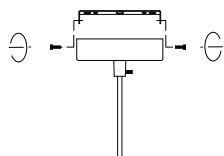

NOVA LUCE

8142681

1

Turn off the general switch

2

Drill holes Apply Plastic Anchors With Screws

3

Connect The Wires

4

Apply the side screws

5

Turn on the general switch