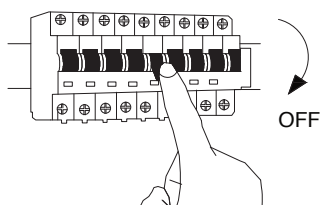

NOVA LUCE

8142681

1

Turn off the general switch

2

Drill holes Apply Plastic Anchors With Screws

3

Connect The Wires

4

Apply the side screws

5

Turn on the general switch