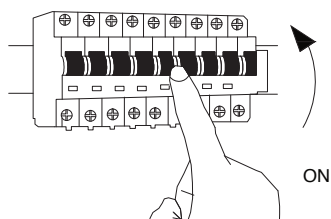

NOVA LUCE

8142681

1

Turn off the general switch

2

Drill holes Apply Plastic Anchors With Screws

3

Connect The Wires

4

Apply the side screws

5

Turn on the general switch