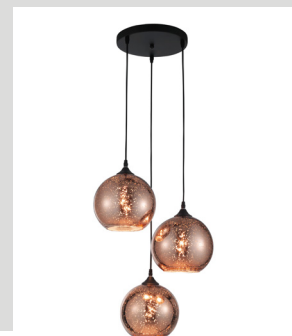

NOVA LUCE

Supplier's name or trade mark: NOVA LUCE S.A
Supplier's address: SCHIMATARI VIOTIAS 32009, GREECE
Model identifier: 8142681
Type of light source: LED | E27 3x12 Watt | Bulb Excluded

Product information Sheet

General Information

Material number	8142681
Type	Pendant
Product segment	Indoor

Dimensions

Diameter (in cm)	35 Cm
Length	
Width (in cm)	
Height (in cm)	155 cm
Cut Out (in cm)	

Material & Colour

Enclosure Material	Glass Metal
Colour	Copper Glass Black Metal
Adjustable	Yes