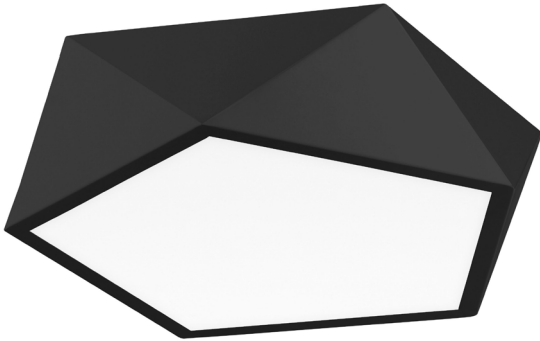

NOVA LUCE

PRODUCT DATASHEET

Version: 001

PRODUCT PHOTOGRAPH

TECHNICAL DRAWING

GENERAL INFORMATION

Product Code	8186202
Collection	Decorative
Product Category	Ceiling
Product Family	Darius
Mounting Location	Ceiling
Application Environment	Indoor

DIMENSION & WEIGHT

LxWxH (cm)	D: 40 H: 10
Cut out (cm)	N/A
Weight (Kgr)	1.6

MATERIAL & COLOR

Product Color	Matt Black
Body Material	Acrylic & Metal

APPLICATION & MOUNTING

Ambient Working Temp.	Max 45 oC
Type of Protection	IP20
Dimmable	Depends on the lamp
Type of Dimming (Optional)	N/A
Mounting type	Ceiling
Mounting Depth (cm)	N/A
Led Module Replaceable	Yes
Light Source	LED E27