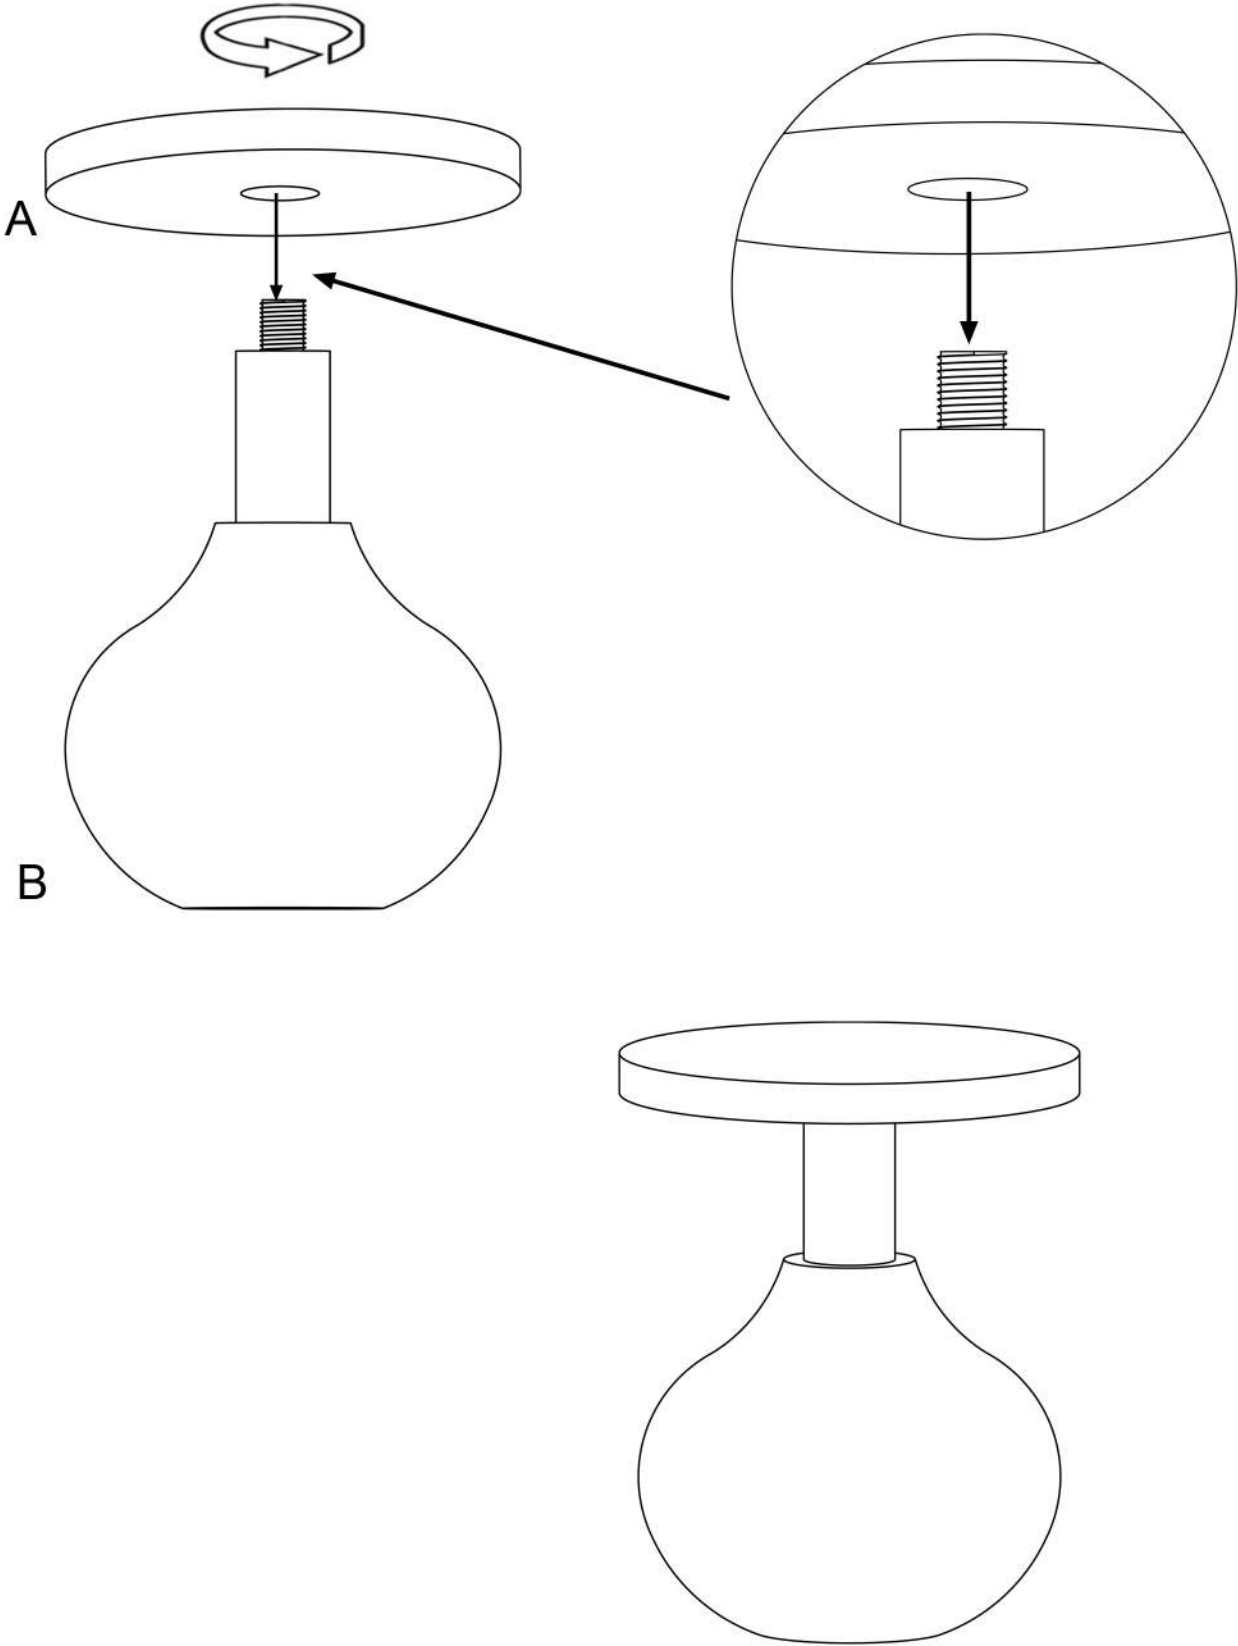

## PRODUCT INFORMATION

Aloise Sidetable, Black, Mango

82064065

# COMPONENT LIST

ITEM	IMAGE	QTY
A		1
B		1

INSTRUCTION  
Step 1

INSTRUCTION  
Step 2