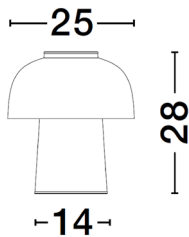

NOVA LUCE

PRODUCT DATASHEET

Version: 001

PRODUCT PHOTOGRAPH

TECHNICAL DRAWING

GENERAL INFORMATION

Product Code	9001085
Collection	Decorative
Product Category	Table
Product Family	Sqube
Mounting Location	N/A
Application Environment	Indoor
Specifications	

DIMENSION & WEIGHT

LxWxH (cm)	D:25 H:28
Cut out (cm)	N/A
Weight (Kgr)	0.8

MATERIAL & COLOR

Product Color	Black & Gold
Body Material	Metal

APPLICATION & MOUNTING

Ambient Working Temp.	Max 45 oC
Type of Protection	IP20
Dimmable	Depend On Lamp
Type of Dimming	Depend On Lamp
Mounting type	N/A
Mounting Depth (cm)	N/A
Led Module Replaceable	Yes
Light Source	LED E27