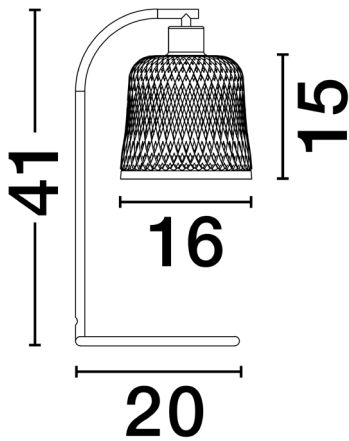

GENERAL INFORMATION

Product Code	9001087
Collection	Decorative
Product Category	Table
Product Family	Intra
Mounting Location	N/A
Application Environment	Indoor
Specifications	

DIMENSION & WEIGHT

LxWxH (cm)	H: 41 Cable Length 150
Cut out (cm)	N/A
Weight (Kgr)	0.5

MATERIAL & COLOR

Product Color	Natural & Black
Body Material	Bamboo & Metal

APPLICATION & MOUNTING

Ambient Working Temp.	Max 45 oC
Type of Protection	IP20
Dimmable	Depend On Lamp
Type of Dimming	Depend On Lamp
Mounting type	N/A
Mounting Depth (cm)	N/A
Led Module Replaceable	Yes
Light Source	LED E27

NOVA LUCE S.A

Schimatari Viotias
32009, Greece

+30 22620 58 121
+30 22620 56 743

info@novaluce.com
www.novaluce.com