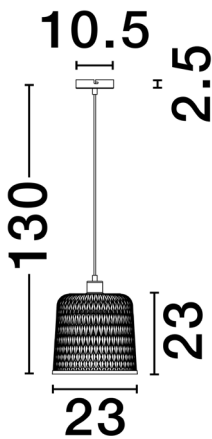

NOVA LUCE

PRODUCT DATASHEET

Version: 001

PRODUCT PHOTOGRAPH

TECHNICAL DRAWING

GENERAL INFORMATION

Product Code	9001089
Collection	Decorative
Product Category	Suspension
Product Family	Intra
Mounting Location	Ceiling
Application Environment	Indoor
Specifications	

DIMENSION & WEIGHT

LxWxH (cm)	D: 23 H: 130
Cut out (cm)	N/A
Weight (Kgr)	0.3

MATERIAL & COLOR

Product Color	Natural & Black
Body Material	Bamboo & Metal

APPLICATION & MOUNTING

Ambient Working Temp.	Max 45 oC
Type of Protection	IP20
Dimmable	Depend On Lamp
Type of Dimming	Depend On Lamp
Mounting type	Surface
Mounting Depth (cm)	N/A
Led Module Replaceable	Yes
Light Source	LED E27

Power (Nominal)	12 W
Input voltage (Nominal)	220-240Vac
Mains Frequency	50/60Hz

PHOTOMETRICAL DATA

Luminous Flux	Depend On Lamp
Color Temperature	Depend On Lamp
Light Color (Designation)	Warm White

WARRANTY