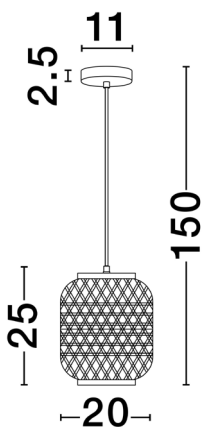

NOVA LUCE

PRODUCT DATASHEET

Version: 001

PRODUCT PHOTOGRAPH

TECHNICAL DRAWING

GENERAL INFORMATION

Product Code	9001114
Collection	Decorative
Product Category	Suspension
Product Family	Asma
Mounting Location	Ceiling
Application Environment	Indoor
Specifications	

DIMENSION & WEIGHT

LxWxH (cm)	D: 20 H: 150
Cut out (cm)	N/A
Weight (Kgr)	0.4

MATERIAL & COLOR

Product Color	Black
Body Material	Steel & Rattan

APPLICATION & MOUNTING

Ambient Working Temp.	Max 45 oC
Type of Protection	IP20
Dimmable	Depend On Lamp
Type of Dimming	Depend On Lamp
Mounting type	Surface
Mounting Depth (cm)	N/A
Led Module Replaceable	Yes
Light Source	LED E27

Power (Nominal)	12 W
Input voltage (Nominal)	220-240Vac
Mains Frequency	50/60Hz

PHOTOMETRICAL DATA

Luminous Flux	Depend On Lamp
Color Temperature	Depend On Lamp
Light Color (Designation)	Warm White

WARRANTY