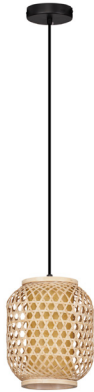

NOVA LUCE

PRODUCT DATASHEET

Version: 001

PRODUCT PHOTOGRAPH

TECHNICAL DRAWING

GENERAL INFORMATION

Product Code	9001114
Collection	Decorative
Product Category	Suspension
Product Family	Asma
Mounting Location	Ceiling
Application Environment	Indoor
Specifications	

DIMENSION & WEIGHT

LxWxH (cm)	D: 20 H: 150
Cut out (cm)	N/A
Weight (Kgr)	0.4

MATERIAL & COLOR

Product Color	Black
Body Material	Steel & Rattan

APPLICATION & MOUNTING

Ambient Working Temp.	Max 45 oC
Type of Protection	IP20
Dimmable	Depend On Lamp
Type of Dimming	Depend On Lamp
Mounting type	Surface
Mounting Depth (cm)	N/A
Led Module Replaceable	Yes
Light Source	LED E27