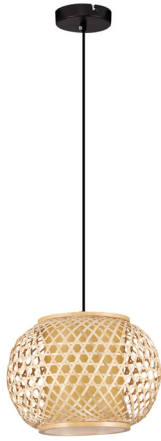

NOVA LUCE

PRODUCT DATASHEET

Version: 001

PRODUCT PHOTOGRAPH

TECHNICAL DRAWING