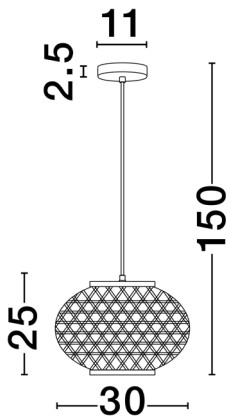

## TECHNICAL DRAWING

## DIMENSION & WEIGHT

LxWxH (cm)	D: 30 H: 150
Cut out (cm)	N/A
Weight (Kgr)	0.5