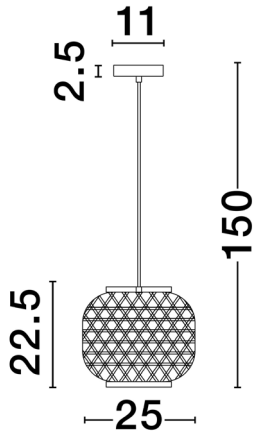

NOVA LUCE

PRODUCT DATASHEET

Version: 001

PRODUCT PHOTOGRAPH

TECHNICAL DRAWING

GENERAL INFORMATION

Product Code	9001116
Collection	Decorative
Product Category	Suspension
Product Family	Asma
Mounting Location	Ceiling
Application Environment	Indoor
Specifications	

DIMENSION & WEIGHT

LxWxH (cm)	D: 25 H: 150
Cut out (cm)	N/A
Weight (Kgr)	0.7

MATERIAL & COLOR

Product Color	Black
Body Material	Steel & Rattan

APPLICATION & MOUNTING

Ambient Working Temp.	Max 45 oC
Type of Protection	IP20
Dimmable	Depend On Lamp
Type of Dimming	Depend On Lamp
Mounting type	Surface
Mounting Depth (cm)	N/A
Led Module Replaceable	Yes
Light Source	LED E27

Power (Nominal)	12 W
Input voltage (Nominal)	220-240Vac
Mains Frequency	50/60Hz

PHOTOMETRICAL DATA

Luminous Flux	Depend On Lamp
Color Temperature	Depend On Lamp
Light Color (Designation)	Warm White

WARRANTY