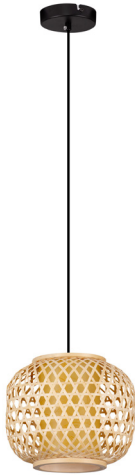

NOVA LUCE

PRODUCT DATASHEET

Version: 001

PRODUCT PHOTOGRAPH

TECHNICAL DRAWING

GENERAL INFORMATION

Product Code	9001116
Collection	Decorative
Product Category	Suspension
Product Family	Asma
Mounting Location	Ceiling
Application Environment	Indoor
Specifications	

DIMENSION & WEIGHT

LxWxH (cm)	D: 25 H: 150
Cut out (cm)	N/A
Weight (Kgr)	0.7

MATERIAL & COLOR

Product Color	Black
Body Material	Steel & Rattan

APPLICATION & MOUNTING

Ambient Working Temp.	Max 45 oC
Type of Protection	IP20
Dimmable	Depend On Lamp
Type of Dimming	Depend On Lamp
Mounting type	Surface
Mounting Depth (cm)	N/A
Led Module Replaceable	Yes
Light Source	LED E27