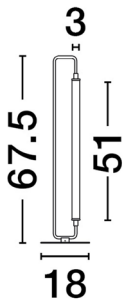

NOVA LUCE

PRODUCT DATASHEET

Version: 001

PRODUCT PHOTOGRAPH

TECHNICAL DRAWING

GENERAL INFORMATION

Product Code	9002084
Collection	Decorative
Product Category	Table
Product Family	Wetro
Mounting Location	N/A
Application Environment	Indoor
Specifications	

DIMENSION & WEIGHT

LxWxH (cm)	D: 18 H: 67.5
Cut out (cm)	N/A
Weight (Kgr)	0.6

MATERIAL & COLOR

Product Color	Black
Body Material	Metal & Acrylic

APPLICATION & MOUNTING

Ambient Working Temp.	Max 45 oC
Type of Protection	IP20
Dimmable	No
Type of Dimming	N/A
Mounting type	N/A
Mounting Depth (cm)	N/A
Led Module Replaceable	No
Light Source	LED

Power (Nominal)	20 W
Input voltage (Nominal)	220-240Vac
Mains Frequency	50/60Hz

PHOTOMETRICAL DATA

Luminous Flux	1359 lm
Color Temperature	3000K
Light Color (Designation)	Warm White

WARRANTY

Warranty	3 Years
----------	----------------