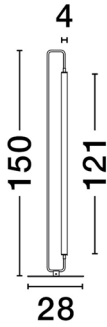

## PRODUCT PHOTOGRAPH

## TECHNICAL DRAWING

## DIMENSION & WEIGHT

LxWxH (cm)	D: 28 H: 150
Cut out (cm)	N/A
Weight (Kgr)	1.5