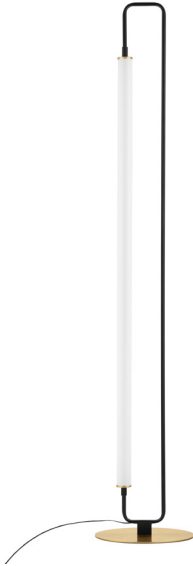

# NOVA LUCE

PRODUCT DATASHEET

Version: 001

## PRODUCT PHOTOGRAPH

## DIMENSION & WEIGHT

LxWxH (cm)	D: 28 H: 150
Cut out (cm)	N/A
Weight (Kgr)	1.5

## MATERIAL & COLOR

Product Color	Black
Body Material	Metal & Acrylic