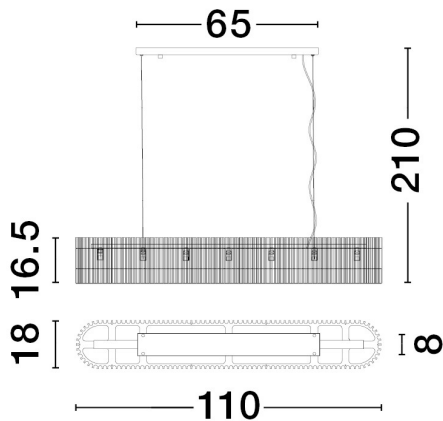

NOVA LUCE

PRODUCT DATASHEET

Version: 001

PRODUCT PHOTOGRAPH

TECHNICAL DRAWING

GENERAL INFORMATION

Product Code	9006057
Collection	Decorative
Product Category	Suspension
Product Family	Barok
Mounting Location	Ceiling
Application Environment	Indoor

DIMENSION & WEIGHT

LxWxH (cm)	L: 110 W: 18 H: 210
Cut out (cm)	N/A
Weight (Kgr)	9.2

MATERIAL & COLOR

Product Color	Matt Black
Body Material	Metal & Glass

APPLICATION & MOUNTING

Ambient Working Temp.	Max 45 oC
Type of Protection	IP20
Dimmable	Depends on the lamp
Type of Dimming (Optional)	N/A
Mounting type	Ceiling
Mounting Depth (cm)	N/A
Led Module Replaceable	Yes
Light Source	LED G9

Power (Nominal)	Depends on the lamp
Input voltage (Nominal)	220-240Vac
Mains Frequency	50/60Hz

PHOTOMETRICAL DATA

Luminous Flux	Depends on the lamp
Color Temperature	Depends on the lamp
Light Color (Designation)	N/A