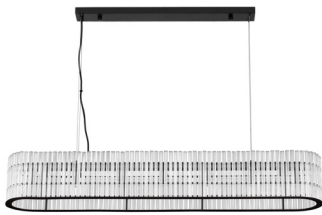

NOVA LUCE

PRODUCT DATASHEET

Version: 001

PRODUCT PHOTOGRAPH

TECHNICAL DRAWING

GENERAL INFORMATION

Product Code	9006057
Collection	Decorative
Product Category	Suspension
Product Family	Barok
Mounting Location	Ceiling
Application Environment	Indoor

DIMENSION & WEIGHT

LxWxH (cm)	L: 110 W: 18 H: 210
Cut out (cm)	N/A
Weight (Kgr)	9.2

MATERIAL & COLOR

Product Color	Matt Black
Body Material	Metal & Glass

APPLICATION & MOUNTING

Ambient Working Temp.	Max 45 oC
Type of Protection	IP20
Dimmable	Depends on the lamp
Type of Dimming (Optional)	N/A
Mounting type	Ceiling
Mounting Depth (cm)	N/A
Led Module Replaceable	Yes
Light Source	LED G9