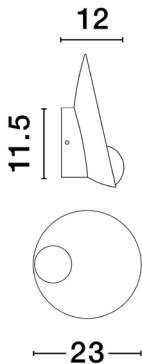

## PRODUCT PHOTOGRAPH

## TECHNICAL DRAWING

## DIMENSION & WEIGHT

LxWxH (cm)	D:23 W:12 H:11.5
Cut out (cm)	N/A
Weight (Kgr)	1.0