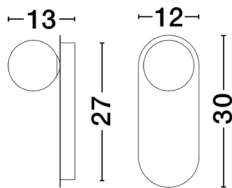

NOVA LUCE

PRODUCT DATASHEET

Version: 001

PRODUCT PHOTOGRAPH

TECHNICAL DRAWING

GENERAL INFORMATION

Product Code	9006092
Collection	Decorative
Product Category	Wall
Product Family	Blob
Mounting Location	Wall
Application Environment	Indoor
Specifications	

DIMENSION & WEIGHT

LxWxH (cm)	L:12 W:13 H:30
Cut out (cm)	N/A
Weight (Kgr)	0.5

MATERIAL & COLOR

Product Color	Black
Body Material	Steel & Glass

APPLICATION & MOUNTING

Ambient Working Temp.	Max 45 oC
Type of Protection	IP20
Dimmable	Depend On Lamp
Type of Dimming	Depend On Lamp
Mounting type	Surface
Mounting Depth (cm)	N/A
Led Module Replaceable	Yes
Light Source	LED G9