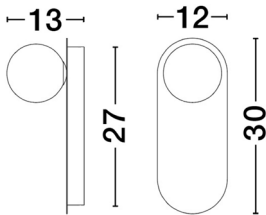

NOVA LUCE

PRODUCT DATASHEET

Version: 001

PRODUCT PHOTOGRAPH

TECHNICAL DRAWING

GENERAL INFORMATION

Product Code	9006093
Collection	Decorative
Product Category	Wall
Product Family	Blob
Mounting Location	Wall
Application Environment	Indoor
Specifications	

DIMENSION & WEIGHT

LxWxH (cm)	L:12 W:13 H:30
Cut out (cm)	N/A
Weight (Kgr)	0.5

MATERIAL & COLOR

Product Color	White
Body Material	Steel & Glass

APPLICATION & MOUNTING

Ambient Working Temp.	Max 45 oC
Type of Protection	IP20
Dimmable	Depend On Lamp
Type of Dimming	Depend On Lamp
Mounting type	Surface
Mounting Depth (cm)	N/A
Led Module Replaceable	Yes
Light Source	LED G9