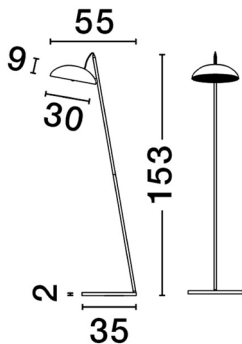

GENERAL INFORMATION

Product Code	9006099
Collection	Decorative
Product Category	Floor
Product Family	Flute
Mounting Location	N/A
Application Environment	Indoor
Specifications	

DIMENSION & WEIGHT

LxWxH (cm)	L:35 W:55 H:153
Cut out (cm)	N/A
Weight (Kgr)	3.1

MATERIAL & COLOR

Product Color	Gold
Body Material	Aluminium

APPLICATION & MOUNTING

Ambient Working Temp.	Max 45 oC
Type of Protection	IP20
Dimmable	Yes
Type of Dimming	Switch Dimmable
Mounting type	N/A
Mounting Depth (cm)	N/A
Led Module Replaceable	No
Light Source	LED

NOVA LUCE S.A

Schimatari Viotias
32009, Greece

+30 22620 58 121
+30 22620 56 743

info@novaluce.com
www.novaluce.com