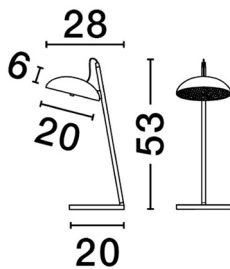

NOVA LUCE

PRODUCT DATASHEET

Version: 001

PRODUCT PHOTOGRAPH

TECHNICAL DRAWING

GENERAL INFORMATION

Product Code	9006101
Collection	Decorative
Product Category	Table
Product Family	Flute
Mounting Location	N/A
Application Environment	Indoor
Specifications	

DIMENSION & WEIGHT

LxWxH (cm)	L:20 W:28 H:53
Cut out (cm)	N/A
Weight (Kgr)	1.1

MATERIAL & COLOR

Product Color	Gold
Body Material	Aluminium

APPLICATION & MOUNTING

Ambient Working Temp.	Max 45 oC
Type of Protection	IP20
Dimmable	Yes
Type of Dimming	Switch Dimmable
Mounting type	N/A
Mounting Depth (cm)	N/A
Led Module Replaceable	No
Light Source	LED

Power (Nominal)	18 W
Input voltage (Nominal)	220-240Vac
Mains Frequency	50/60Hz

PHOTOMETRICAL DATA

Luminous Flux	1105 lm
Color Temperature	3000K
Light Color (Designation)	Warm White

WARRANTY

Warranty	3 Years
----------	----------------