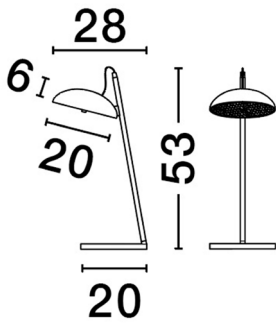

GENERAL INFORMATION

Product Code	9006102
Collection	Decorative
Product Category	Table
Product Family	Flute
Mounting Location	N/A
Application Environment	Indoor
Specifications	

DIMENSION & WEIGHT

LxWxH (cm)	L:20 W:28 H:53
Cut out (cm)	N/A
Weight (Kgr)	1.1

MATERIAL & COLOR

Product Color	Black
Body Material	Aluminium

APPLICATION & MOUNTING

Ambient Working Temp.	Max 45 oC
Type of Protection	IP20
Dimmable	Yes
Type of Dimming	Switch Dimmable
Mounting type	N/A
Mounting Depth (cm)	N/A
Led Module Replaceable	No
Light Source	LED

NOVA LUCE S.A

Schimatari Viotias
32009, Greece

+30 22620 58 121
+30 22620 56 743

info@novaluce.com
www.novaluce.com