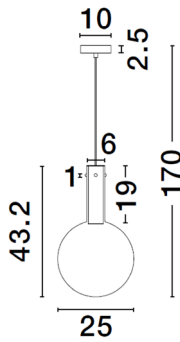

NOVA LUCE

PRODUCT DATASHEET

Version: 001

PRODUCT PHOTOGRAPH

TECHNICAL DRAWING

GENERAL INFORMATION

| | |
|-------------------------|------------|
| Product Code | 9009101 |
| Collection | Decorative |
| Product Category | Suspension |
| Product Family | Nostos |
| Mounting Location | Ceiling |
| Application Environment | Indoor |
| Specifications | |

DIMENSION & WEIGHT

| | |
|--------------|--------------|
| LxWxH (cm) | D: 25 H: 170 |
| Cut out (cm) | N/A |
| Weight (Kgr) | 1.2 |

MATERIAL & COLOR

| | |
|---------------|---------------|
| Product Color | Blue & Gold |
| Body Material | Metal & Glass |

| | |
|-------------------------|-------------------|
| Power (Nominal) | 6 W |
| Input voltage (Nominal) | 220-240Vac |
| Mains Frequency | 50/60Hz |

PHOTOMETRICAL DATA

| | |
|---------------------------|-------------------|
| Luminous Flux | 754 lm |
| Color Temperature | 3000K |
| Light Color (Designation) | Warm White |