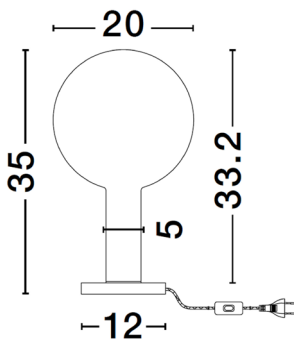

NOVA LUCE

PRODUCT DATASHEET

Version: 001

PRODUCT PHOTOGRAPH

TECHNICAL DRAWING

GENERAL INFORMATION

Product Code	9009105
Collection	Decorative
Product Category	Table
Product Family	Nostos
Mounting Location	N/A
Application Environment	Indoor
Specifications	

DIMENSION & WEIGHT

LxWxH (cm)	D: 20 H: 36
Cut out (cm)	N/A
Weight (Kgr)	0.8

MATERIAL & COLOR

Product Color	Brown & Gold & White
Body Material	Metal & Glass

APPLICATION & MOUNTING

Ambient Working Temp.	Max 45 oC
Type of Protection	IP20
Dimmable	Yes
Type of Dimming	Triac
Mounting type	N/A
Mounting Depth (cm)	N/A
Led Module Replaceable	No
Light Source	LED

Power (Nominal)	3 W
Input voltage (Nominal)	220-240Vac
Mains Frequency	50/60Hz

PHOTOMETRICAL DATA

Luminous Flux	341 lm
Color Temperature	3000K
Light Color (Designation)	Warm White

WARRANTY

Warranty	3 Years
----------	----------------