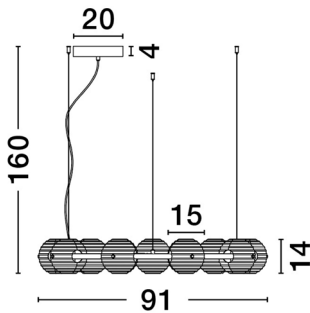

TECHNICAL DRAWING

GENERAL INFORMATION

Product Code	9009136
Collection	Decorative
Product Category	Suspension
Product Family	Las
Mounting Location	Ceiling
Application Environment	Indoor
Specifications	

DIMENSION & WEIGHT

LxWxH (cm)	D: 91 H: 160
Cut out (cm)	N/A
Weight (Kgr)	12.0

MATERIAL & COLOR

Product Color	Black & Gold & Gray
Body Material	Metal & Glass

APPLICATION & MOUNTING

Ambient Working Temp.	Max 45 oC
Type of Protection	IP20
Dimmable	Yes
Type of Dimming	Triac
Mounting type	Surface
Mounting Depth (cm)	N/A
Led Module Replaceable	No
Light Source	LED

NOVA LUCE S.A

Schimatari Viotias
32009, Greece

+30 22620 58 121
+30 22620 56 743

info@novaluce.com
www.novaluce.com