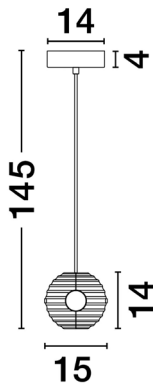

NOVA LUCE

PRODUCT DATASHEET

Version: 001

PRODUCT PHOTOGRAPH

TECHNICAL DRAWING

GENERAL INFORMATION

Product Code	9009137
Collection	Decorative
Product Category	Suspension
Product Family	Las
Mounting Location	Ceiling
Application Environment	Indoor
Specifications	

DIMENSION & WEIGHT

LxWxH (cm)	D: 15 H: 145
Cut out (cm)	N/A
Weight (Kgr)	1.4

MATERIAL & COLOR

Product Color	Black & Gold & Gray
Body Material	Metal & Glass

APPLICATION & MOUNTING

Ambient Working Temp.	Max 45 oC
Type of Protection	IP20
Dimmable	No
Type of Dimming	N/A
Mounting type	Surface
Mounting Depth (cm)	N/A
Led Module Replaceable	No
Light Source	LED

Power (Nominal)	13 W
Input voltage (Nominal)	220-240Vac
Mains Frequency	50/60Hz

PHOTOMETRICAL DATA

Luminous Flux	1526 lm
Color Temperature	3000K
Light Color (Designation)	Warm White

WARRANTY

Warranty	3 Years
----------	----------------