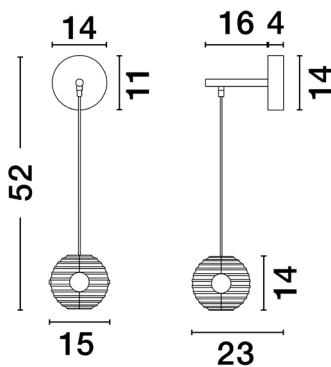

NOVA LUCE

PRODUCT DATASHEET

Version: 001

PRODUCT PHOTOGRAPH

TECHNICAL DRAWING

GENERAL INFORMATION

Product Code	9009139
Collection	Decorative
Product Category	Wall
Product Family	Las
Mounting Location	Wall
Application Environment	Indoor
Specifications	

DIMENSION & WEIGHT

LxWxH (cm)	D: 15 W: 23 H: 52
Cut out (cm)	N/A
Weight (Kgr)	1.5

MATERIAL & COLOR

Product Color	Black & Gold & Gray
Body Material	Metal & Glass

APPLICATION & MOUNTING

Ambient Working Temp.	Max 45 oC
Type of Protection	IP20
Dimmable	No
Type of Dimming	N/A
Mounting type	Surface
Mounting Depth (cm)	N/A
Led Module Replaceable	No
Light Source	LED

Power (Nominal)	13 W
Input voltage (Nominal)	220-240Vac
Mains Frequency	50/60Hz

PHOTOMETRICAL DATA

Luminous Flux	1526 lm
Color Temperature	3000K
Light Color (Designation)	Warm White

WARRANTY

Warranty	3 Years
----------	----------------