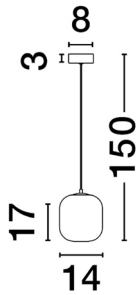

NOVA LUCE

PRODUCT DATASHEET

Version: 001

PRODUCT PHOTOGRAPH

TECHNICAL DRAWING

GENERAL INFORMATION

Product Code	9009140
Collection	Decorative
Product Category	Suspension
Product Family	Aelia
Mounting Location	Ceiling
Application Environment	Indoor
Specifications	

DIMENSION & WEIGHT

LxWxH (cm)	D: 14 H: 150
Cut out (cm)	N/A
Weight (Kgr)	0.4

MATERIAL & COLOR

Product Color	Black & Smoky Gray
Body Material	Metal & Glass

APPLICATION & MOUNTING

Ambient Working Temp.	Max 45 oC
Type of Protection	IP20
Dimmable	No
Type of Dimming	N/A
Mounting type	Surface
Mounting Depth (cm)	N/A
Led Module Replaceable	No
Light Source	LED

Power (Nominal)	3 W
Input voltage (Nominal)	220-240Vac
Mains Frequency	50/60Hz

PHOTOMETRICAL DATA

Luminus Flux	478 lm
Color Temperature	3000K
Light Color (Designation)	Warm White

WARRANTY

Warranty	3 Years
----------	----------------