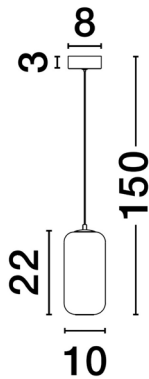

NOVA LUCE

PRODUCT DATASHEET

Version: 001

PRODUCT PHOTOGRAPH

TECHNICAL DRAWING

GENERAL INFORMATION

Product Code	9009141
Collection	Decorative
Product Category	Suspension
Product Family	Aelia
Mounting Location	Ceiling
Application Environment	Indoor
Specifications	

DIMENSION & WEIGHT

LxWxH (cm)	D: 10 H: 150
Cut out (cm)	N/A
Weight (Kgr)	0.4

MATERIAL & COLOR

Product Color	Black & Smoky Gray
Body Material	Metal & Glass

APPLICATION & MOUNTING

Ambient Working Temp.	Max 45 oC
Type of Protection	IP20
Dimmable	No
Type of Dimming	N/A
Mounting type	Surface
Mounting Depth (cm)	N/A
Led Module Replaceable	No
Light Source	LED

Power (Nominal)	3 W
Input voltage (Nominal)	220-240Vac
Mains Frequency	50/60Hz

PHOTOMETRICAL DATA

Luminous Flux	478 lm
Color Temperature	3000K
Light Color (Designation)	Warm White

WARRANTY

Warranty	3 Years
----------	----------------