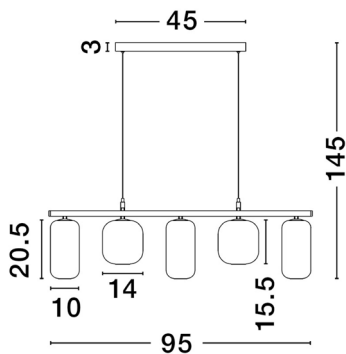

NOVA LUCE

PRODUCT DATASHEET

Version: 001

PRODUCT PHOTOGRAPH

TECHNICAL DRAWING

GENERAL INFORMATION

| | |
|-------------------------|------------|
| Product Code | 9009142 |
| Collection | Decorative |
| Product Category | Suspension |
| Product Family | Aelia |
| Mounting Location | Ceiling |
| Application Environment | Indoor |
| Specifications | |

DIMENSION & WEIGHT

| | |
|--------------|--------------------|
| LxWxH (cm) | L: 95 W: 14 H: 145 |
| Cut out (cm) | N/A |
| Weight (Kgr) | 2.9 |

MATERIAL & COLOR

| | |
|---------------|--------------------|
| Product Color | Black & Smoky Gray |
| Body Material | Metal & Glass |