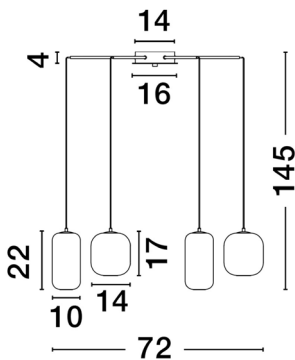

NOVA LUCE

PRODUCT DATASHEET

Version: 001

PRODUCT PHOTOGRAPH

TECHNICAL DRAWING

GENERAL INFORMATION

Product Code	9009143
Collection	Decorative
Product Category	Suspension
Product Family	Aelia
Mounting Location	Ceiling
Application Environment	Indoor
Specifications	

DIMENSION & WEIGHT

LxWxH (cm)	D: 72 H: 145
Cut out (cm)	N/A
Weight (Kgr)	3.5

MATERIAL & COLOR

Product Color	Black & Smoky Gray
Body Material	Metal & Glass

APPLICATION & MOUNTING

Ambient Working Temp.	Max 45 oC
Type of Protection	IP20
Dimmable	No
Type of Dimming	N/A
Mounting type	Surface
Mounting Depth (cm)	N/A
Led Module Replaceable	No
Light Source	LED

Power (Nominal)	25 W
Input voltage (Nominal)	220-240Vac
Mains Frequency	50/60Hz

PHOTOMETRICAL DATA

Luminous Flux	2792 lm
Color Temperature	3000K
Light Color (Designation)	Warm White

WARRANTY

Warranty	3 Years
----------	----------------