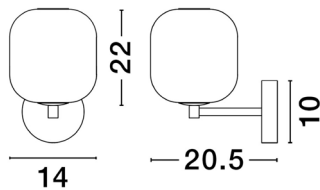

NOVA LUCE

PRODUCT DATASHEET

Version: 001

PRODUCT PHOTOGRAPH

TECHNICAL DRAWING

GENERAL INFORMATION

Product Code	9009145
Collection	Decorative
Product Category	Wall
Product Family	Aelia
Mounting Location	Wall
Application Environment	Indoor
Specifications	

DIMENSION & WEIGHT

LxWxH (cm)	D: 22 W: 14 H: 22
Cut out (cm)	N/A
Weight (Kgr)	0.5

MATERIAL & COLOR

Product Color	Black & Smoky Gray
Body Material	Metal & Glass

APPLICATION & MOUNTING

Ambient Working Temp.	Max 45 oC
Type of Protection	IP20
Dimmable	No
Type of Dimming	N/A
Mounting type	Surface
Mounting Depth (cm)	N/A
Led Module Replaceable	No
Light Source	LED

Power (Nominal)	3 W
Input voltage (Nominal)	220-240Vac
Mains Frequency	50/60Hz

PHOTOMETRICAL DATA

Luminous Flux	478 lm
Color Temperature	3000K
Light Color (Designation)	Warm White

WARRANTY

Warranty	3 Years
----------	----------------