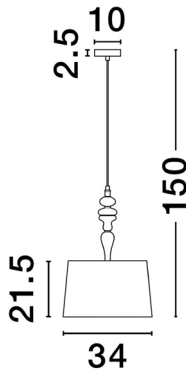

NOVA LUCE

PRODUCT DATASHEET

Version: 001

PRODUCT PHOTOGRAPH

TECHNICAL DRAWING

GENERAL INFORMATION

Product Code	9009146
Collection	Decorative
Product Category	Suspension
Product Family	Damo
Mounting Location	Ceiling
Application Environment	Indoor
Specifications	

DIMENSION & WEIGHT

LxWxH (cm)	D: 34 H: 150
Cut out (cm)	N/A
Weight (Kgr)	1.0

MATERIAL & COLOR

Product Color	Brass & Orange & Brown
Body Material	Metal & Ceramic & Fabric

APPLICATION & MOUNTING

Ambient Working Temp.	Max 45 oC
Type of Protection	IP20
Dimmable	Depend On Lamp
Type of Dimming	Depend On Lamp
Mounting type	Surface
Mounting Depth (cm)	N/A
Led Module Replaceable	Yes
Light Source	LED E27

Power (Nominal)	12 W
Input voltage (Nominal)	220-240Vac
Mains Frequency	50/60Hz

PHOTOMETRICAL DATA

Luminous Flux	Depend On Lamp
Color Temperature	Depend On Lamp
Light Color (Designation)	Warm White

WARRANTY