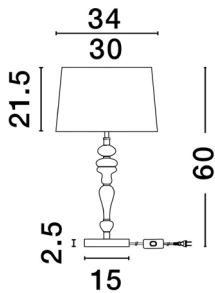

NOVA LUCE

PRODUCT DATASHEET

Version: 001

PRODUCT PHOTOGRAPH

TECHNICAL DRAWING

GENERAL INFORMATION

Product Code	9009148
Collection	Decorative
Product Category	Table
Product Family	Damo
Mounting Location	N/A
Application Environment	Indoor
Specifications	

DIMENSION & WEIGHT

LxWxH (cm)	D: 34 H: 60
Cut out (cm)	N/A
Weight (Kgr)	0.6

MATERIAL & COLOR

Product Color	Brass & Orange & Brown
Body Material	Metal & Ceramic & Fabric

APPLICATION & MOUNTING

Ambient Working Temp.	Max 45 oC
Type of Protection	IP20
Dimmable	Depend On Lamp
Type of Dimming	Depend On Lamp
Mounting type	N/A
Mounting Depth (cm)	N/A
Led Module Replaceable	Yes
Light Source	LED E27