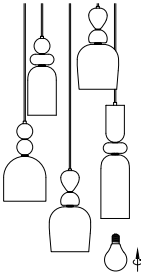

NOVA LUCE

9009238

1. Turn off the general switch

2. Apply screws into plastic anchors

3. Connect wires

4. Tie up side screws

5. Insert the light bulb

6. Turn on the general switch