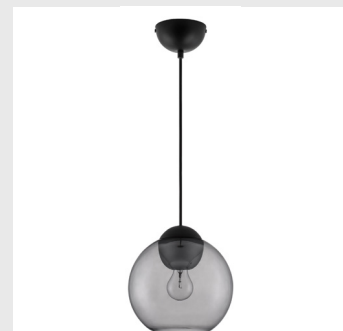

NOVA LUCE

Supplier's name or trade mark: NOVA LUCE S.A
Supplier's address: SCHIMATARI VIOTIAS 32009, GREECE
Model identifier: 9009241
Type of light source: LED | E27 1x12 Watt | Bulb Excluded

Product information Sheet

General Information

Material number	9009241
Type	Pendant
Product segment	Indoor

Dimensions

Diameter (in cm)	24 Cm
Length	
Width (in cm)	
Height (in cm)	H1: 24.8 H2: 183.8 Cm
Cable Length (in cm)	

Material & Colour

Color	Metal & Glass
Colour	Matt Black & Light Gray Glass
Adjustable	Yes

Functionality

Switch Type	
Function	Bulb Excluded
Battery	
USB Charger	

Technical Information

Protection Degree	IP20
Protection Class	
Mains Voltage	230V
max. Wattage	E27 1x12W
Lumen	
Equivalence With Incandescent Lamp (W)	
Colour Temperature	
Nominal Lifetime (in h)	
Switching Cycles	
Colour Rendering Index (Ra, CRI)	
Rated Lamp Power (0,1W precision)	
Colour Tolerance (LED, SDCM)	
MA	
Beam Angle	
UGR	