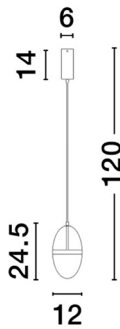

NOVA LUCE

PRODUCT DATASHEET

Version: 001

PRODUCT PHOTOGRAPH

TECHNICAL DRAWING

GENERAL INFORMATION

Product Code	9009279
Collection	Decorative
Product Category	Suspension
Product Family	Egna
Mounting Location	Ceiling
Application Environment	Indoor
Specifications	

DIMENSION & WEIGHT

LxWxH (cm)	D:12 H:120
Cut out (cm)	N/A
Weight (Kgr)	1.1

MATERIAL & COLOR

Product Color	Gold
Body Material	Metal & Glass

APPLICATION & MOUNTING

Ambient Working Temp.	Max 45 oC
Type of Protection	IP20
Dimmable	No
Type of Dimming	N/A
Mounting type	Surface
Mounting Depth (cm)	N/A
Led Module Replaceable	No
Light Source	LED

Power (Nominal)	13 W
Input voltage (Nominal)	220-240Vac
Mains Frequency	50/60Hz

PHOTOMETRICAL DATA

Luminous Flux	1447 lm
Color Temperature	3000K
Light Color (Designation)	Warm White

WARRANTY

Warranty	3 Years
----------	----------------