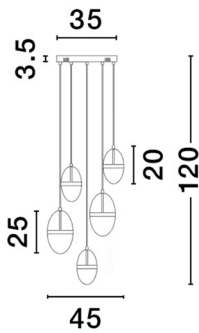

NOVA LUCE

PRODUCT DATASHEET

Version: 001

PRODUCT PHOTOGRAPH

TECHNICAL DRAWING

GENERAL INFORMATION

Product Code	9009280
Collection	Decorative
Product Category	Suspension
Product Family	Egna
Mounting Location	Ceiling
Application Environment	Indoor
Specifications	

DIMENSION & WEIGHT

LxWxH (cm)	D:45 H:150
Cut out (cm)	N/A
Weight (Kgr)	7.0

MATERIAL & COLOR

Product Color	Gold
Body Material	Metal & Glass

APPLICATION & MOUNTING

Ambient Working Temp.	Max 45 oC
Type of Protection	IP20
Dimmable	No
Type of Dimming	N/A
Mounting type	Surface
Mounting Depth (cm)	N/A
Led Module Replaceable	No
Light Source	LED

Power (Nominal)	59 W
Input voltage (Nominal)	220-240Vac
Mains Frequency	50/60Hz

PHOTOMETRICAL DATA

Luminous Flux	6112 lm
Color Temperature	3000K
Light Color (Designation)	Warm White

WARRANTY

Warranty	3 Years
----------	----------------