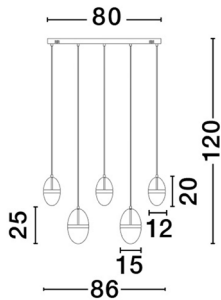

GENERAL INFORMATION

Product Code	9009281
Collection	Decorative
Product Category	Suspension
Product Family	Egna
Mounting Location	Ceiling
Application Environment	Indoor
Specifications	

DIMENSION & WEIGHT

LxWxH (cm)	L:86 W:15 H:150
Cut out (cm)	N/A
Weight (Kgr)	6.5

MATERIAL & COLOR

Product Color	Gold
Body Material	Metal & Glass

APPLICATION & MOUNTING

Ambient Working Temp.	Max 45 oC
Type of Protection	IP20
Dimmable	No
Type of Dimming	N/A
Mounting type	Surface
Mounting Depth (cm)	N/A
Led Module Replaceable	No
Light Source	LED

NOVA LUCE S.A

Schimatari Viotias
32009, Greece

+30 22620 58 121
+30 22620 56 743

info@novaluce.com
www.novaluce.com