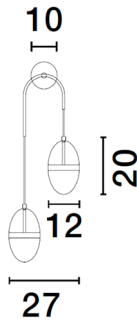

NOVA LUCE

PRODUCT DATASHEET

Version: 001

PRODUCT PHOTOGRAPH

TECHNICAL DRAWING

GENERAL INFORMATION

Product Code	9009283
Collection	Decorative
Product Category	Wall
Product Family	Egna
Mounting Location	Wall
Application Environment	Indoor
Specifications	

DIMENSION & WEIGHT

LxWxH (cm)	L:27 W:18.5 H:76
Cut out (cm)	N/A
Weight (Kgr)	3.2

MATERIAL & COLOR

Product Color	Gold
Body Material	Metal & Glass

APPLICATION & MOUNTING

Ambient Working Temp.	Max 45 oC
Type of Protection	IP20
Dimmable	No
Type of Dimming	N/A
Mounting type	Surface
Mounting Depth (cm)	N/A
Led Module Replaceable	No
Light Source	LED

Power (Nominal)	24 W
Input voltage (Nominal)	220-240Vac
Mains Frequency	50/60Hz

PHOTOMETRICAL DATA

Luminous Flux	2704 lm
Color Temperature	3000K
Light Color (Designation)	Warm White

WARRANTY

Warranty	3 Years
----------	----------------