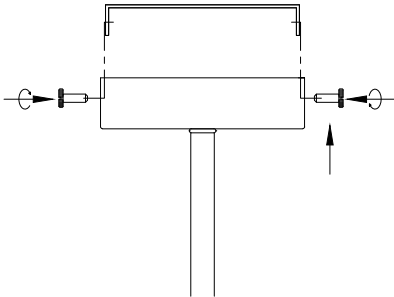

NOVA LUCE

9009295

1. Turn off the general switch

2. Drill holes apply plastic anchors with screws

3. Connect the wires

4. Apply side screws

5. Insert the bulb

6. Apply the acrylic