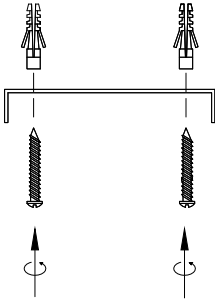

NOVA LUCE

9009295

1. Turn off the general switch

2. Drill holes apply plastic anchors with screws

3. Connect the wires

4. Apply side screws

5. Insert the bulb

6. Apply the acrylic