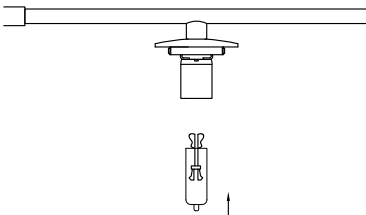

NOVA LUCE

9009295

1. Turn off the general switch

2. Drill holes apply plastic anchors with screws

3. Connect the wires

4. Apply side screws

5. Insert the bulb

6. Apply the acrylic