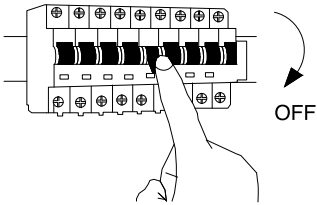

NOVA LUCE

9009295

1. Turn off the general switch

2. Drill holes apply plastic anchors with screws

3. Connect the wires

4. Apply side screws

5. Insert the bulb

6. Apply the acrylic

7. Turn on the general switch